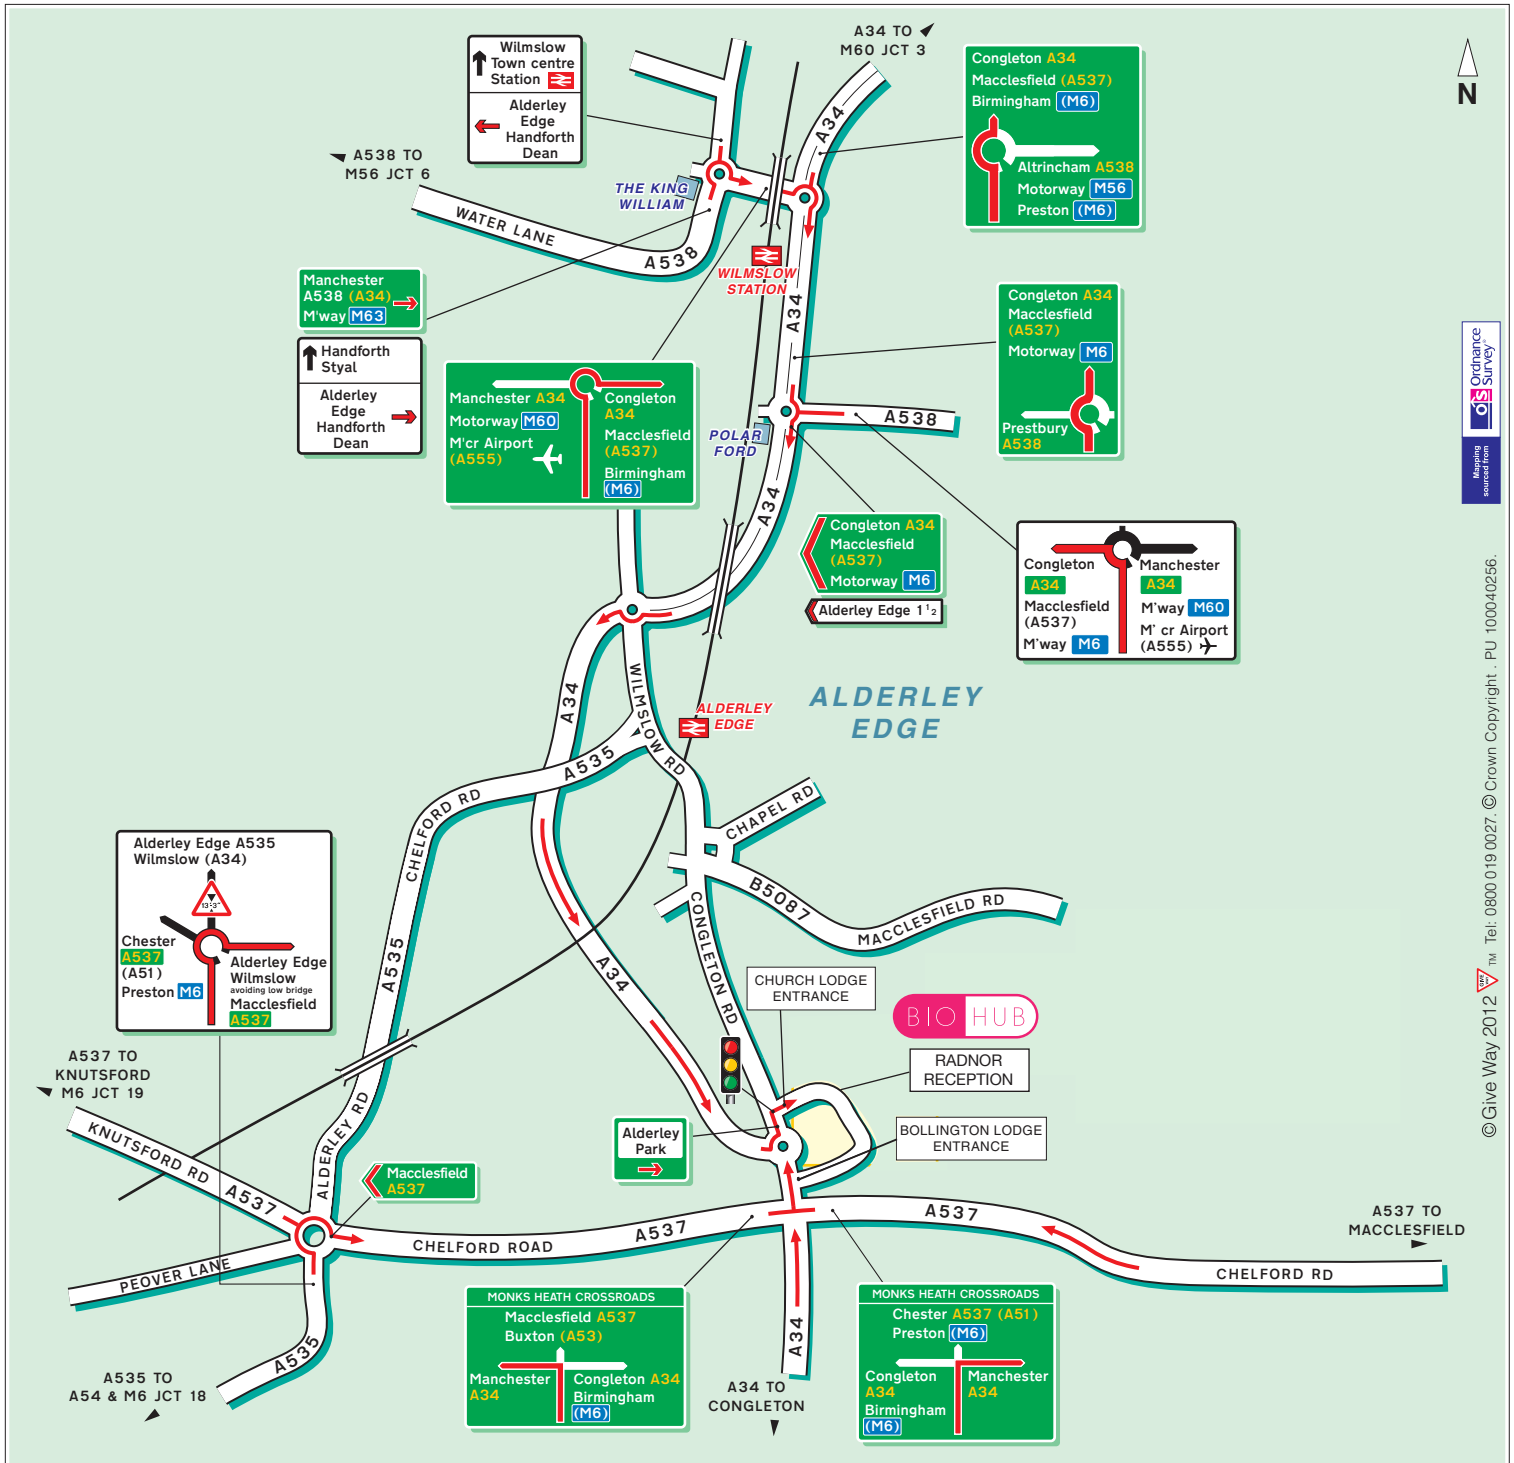

Directions to The BioHub at Alderley Park

Public Transport

By Rail, Alderley Edge Station

Approximately 5 minutes by taxi.

For information on train operators and train timetables phone National Rail Enquiries on 0845 7484950.

By Air, Manchester International Airport

Approximately half an hour taxi journey.

www.manchesterairport.co.uk

OS Ordnance Survey

© Give Way 2012. Tel: 0800 019 0027. © Crown Copyright. PU 100040256.