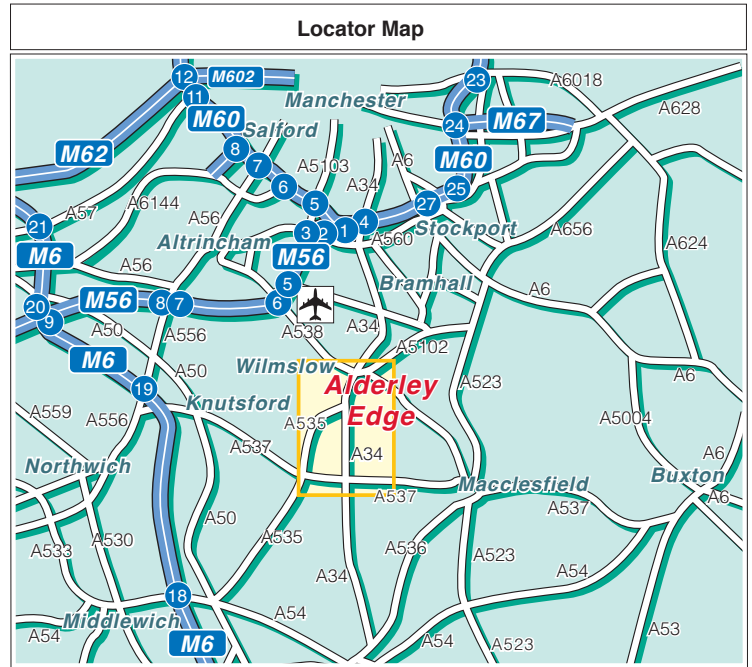

Directions to The BioHub at Alderley Park

Public Transport

By Rail, Alderley Edge Station

Approximately 5 minutes by taxi.

For information on train operators and train timetables phone National Rail Enquiries on 0845 7484950.

By Air, Manchester International Airport

Approximately half an hour taxi journey.

www.manchesterairport.co.uk

OS Ordnance Survey

© Give Way 2012. Tel: 0800 019 0027. © Crown Copyright. PU 100040256.